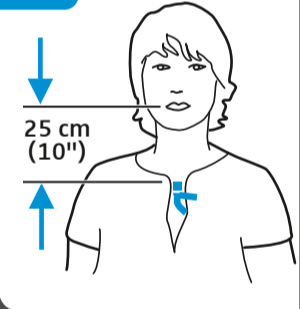

### Changing pairing

Setup

Audio-Level

Auto ON/OFF

MKE 2 + ME 2

Clip

Frequency MKE 2

Wind Protection