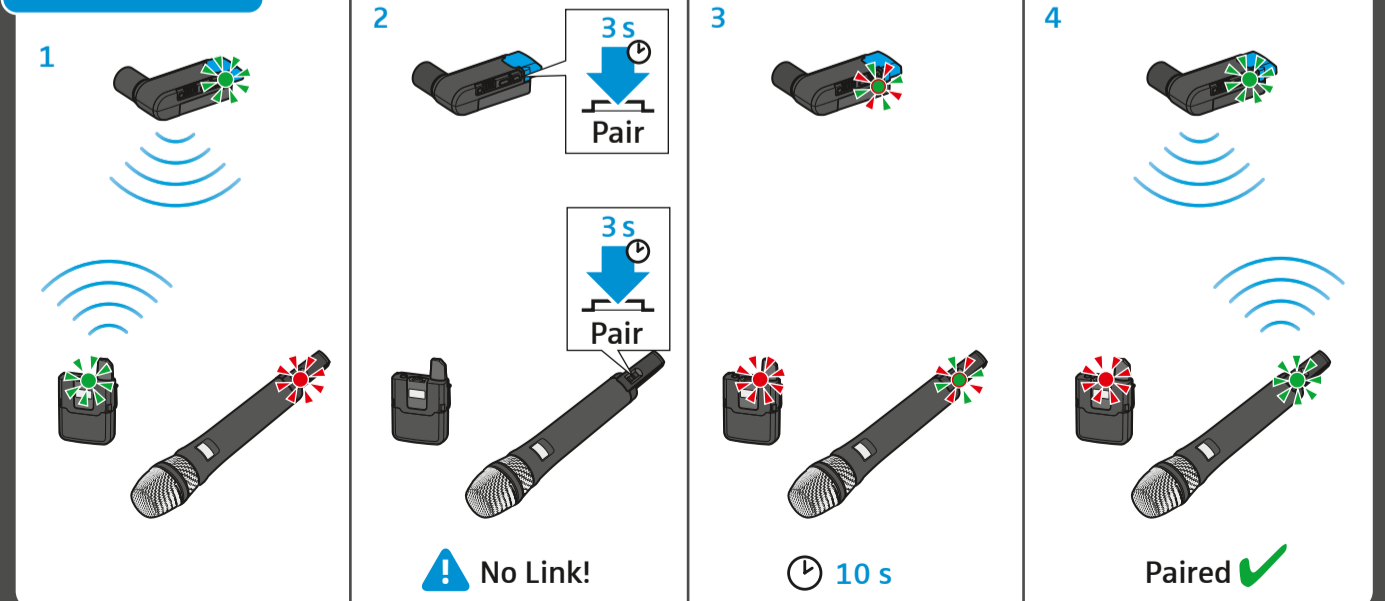

Changing pairing