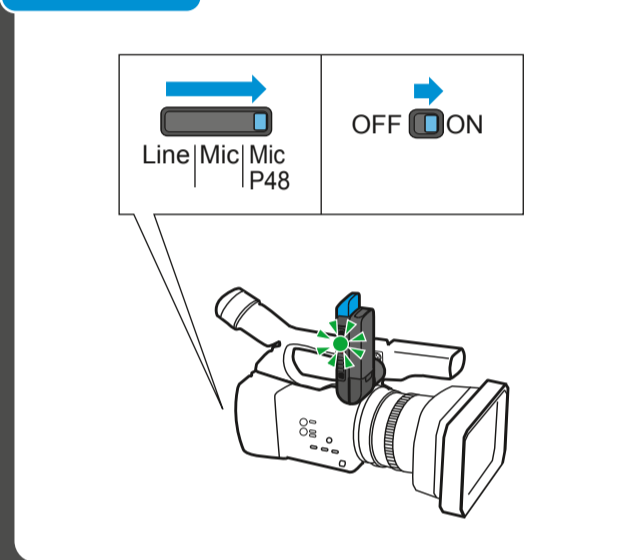

### Changing pairing

Setup

Audio-Level

Auto ON/OFF

MKE 2 + ME 2

Clip

Frequency MKE 2

Wind Protection