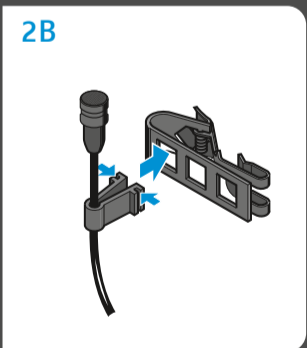

### Changing pairing

Setup

Audio-Level

Auto ON/OFF

MKE 2 + ME 2

Clip

Frequency MKE 2

Wind Protection