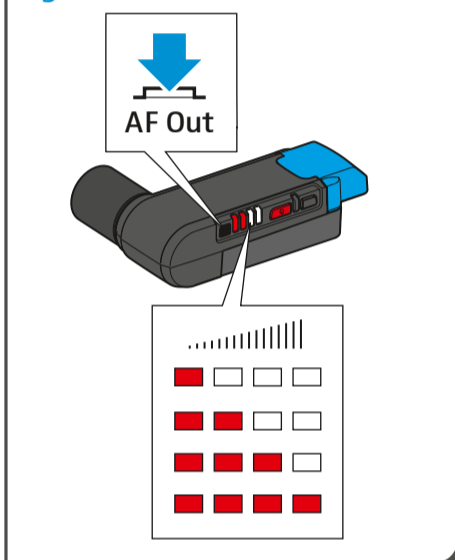

### Battery check

### On/Off

### Changing pairing

Setup

Audio-Level

Auto ON/OFF

MKE 2 + ME 2

Clip

Frequency MKE 2

Wind Protection