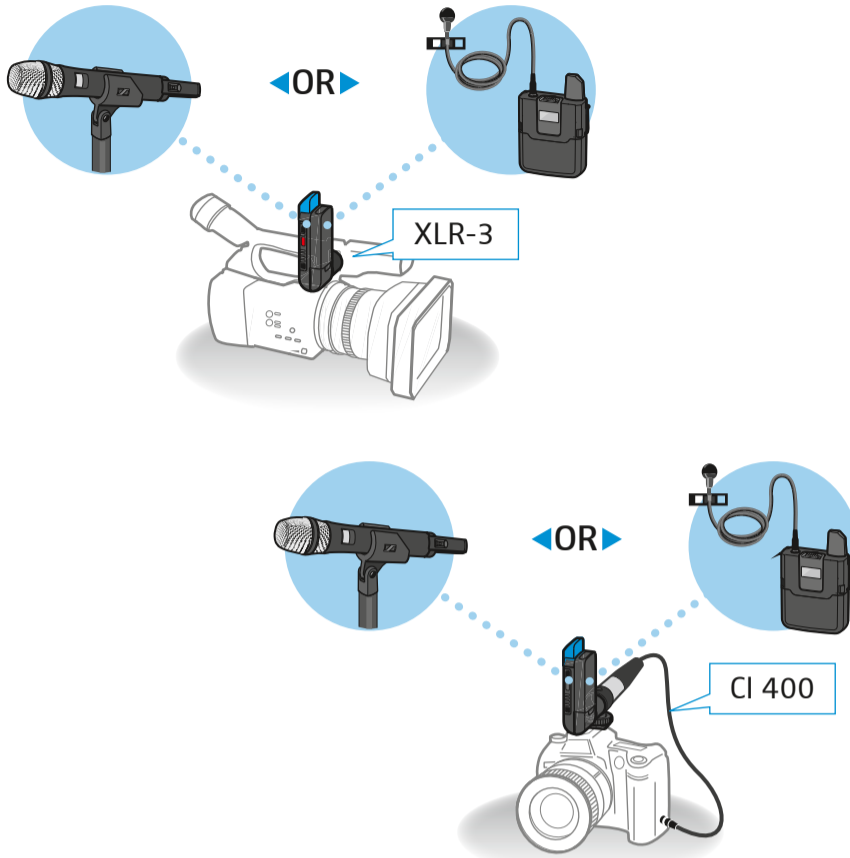

### Video digital wireless

### Charging

BA 10/BA 30		BA 20		
1:00 h	0:15 h	30%		✖
2:00 h	0:30 h	60%		✖
3:00 h	0:40 h	75%		✖
4:30 h	1:15 h	100%		✔