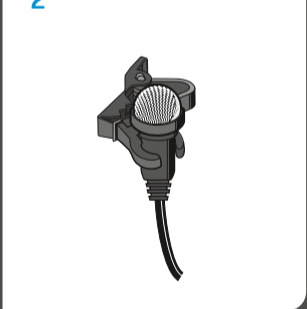

### Changing pairing

Setup

Audio-Level

Auto ON/OFF

MKE 2 + ME 2

Clip

Frequency MKE 2

Wind Protection