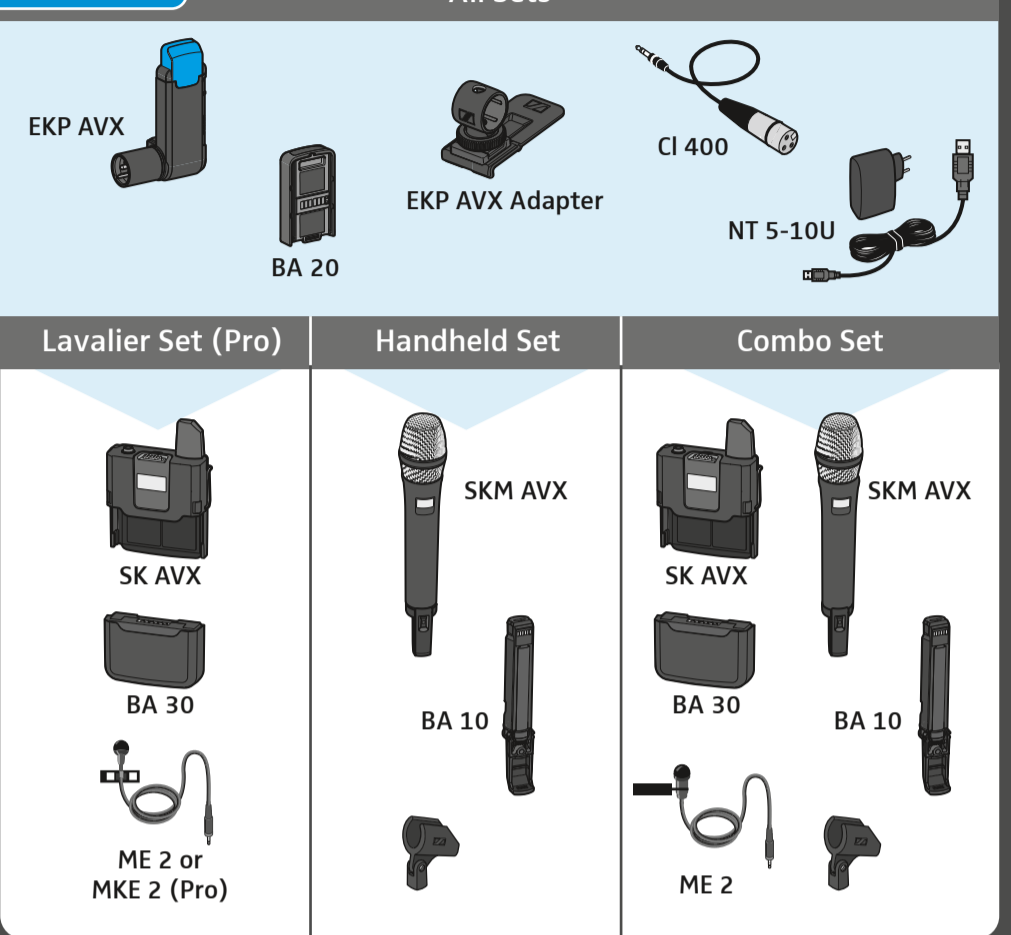

### Video digital wireless

### Battery

### Charging

BA 10/BA 30		BA 20		
1:00 h	0:15 h	30%		✖
2:00 h	0:30 h	60%		✖
3:00 h	0:40 h	75%		✖
4:30 h	1:15 h	100%		✔