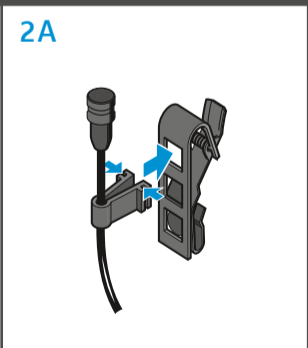

### Changing pairing

Setup

Audio-Level

Auto ON/OFF

MKE 2 + ME 2

Clip

Frequency MKE 2

Wind Protection