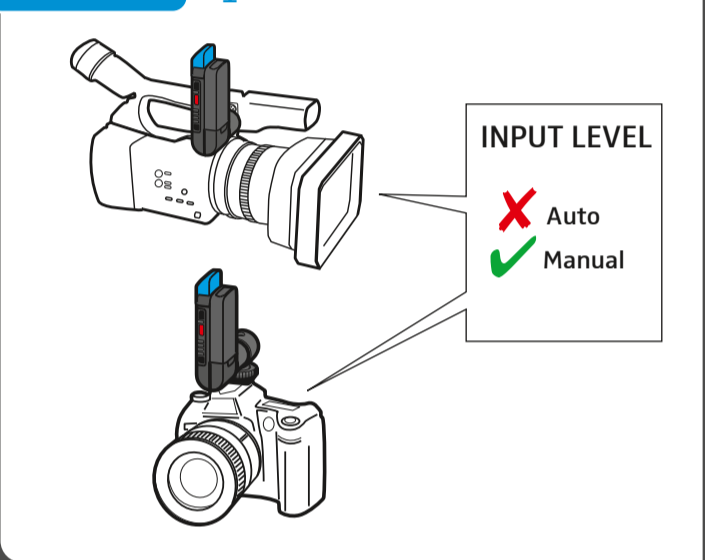

### Changing pairing

Setup

Audio-Level

Auto ON/OFF

MKE 2 + ME 2

Clip

Frequency MKE 2

Wind Protection