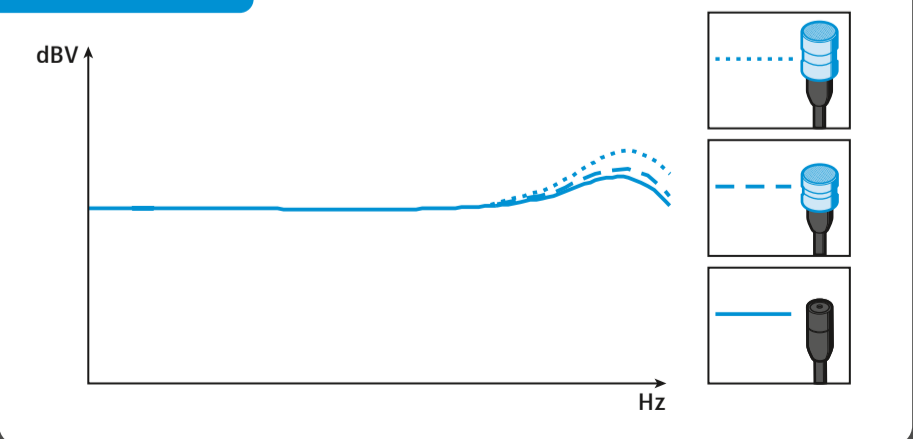

### Changing pairing

Setup

Audio-Level

Auto ON/OFF

MKE 2 + ME 2

Clip

Frequency MKE 2

Wind Protection